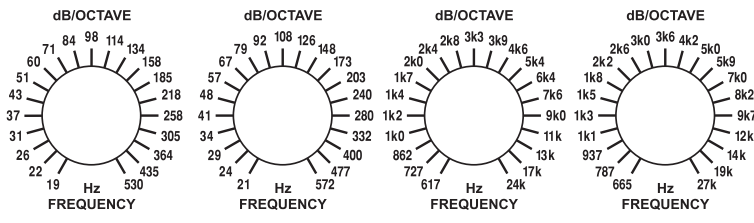

Prism Sound
MASELEC MASTER SERIES
MEA-2
precision
stereo equalizer

off on
POWER

Prism Sound
MASELEC MASTER SERIES
MEA-2
precision
stereo equalizer

off on
POWER