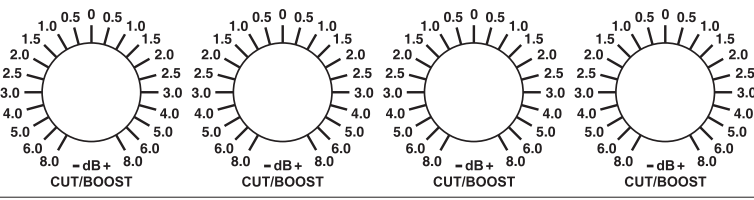

Prism Sound
MASELEC MASTER SERIES
MEA-2
precision
stereo equalizer

off on
POWER

Prism Sound
MASELEC MASTER SERIES
MEA-2
precision
stereo equalizer

off on
POWER