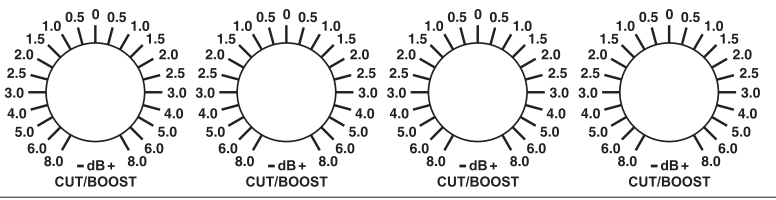

Prism Sound
MASELEC MASTER SERIES
MEA-2
precision
stereo equalizer

off on
POWER

Prism Sound
MASELEC MASTER SERIES
MEA-2
precision
stereo equalizer

off on
POWER