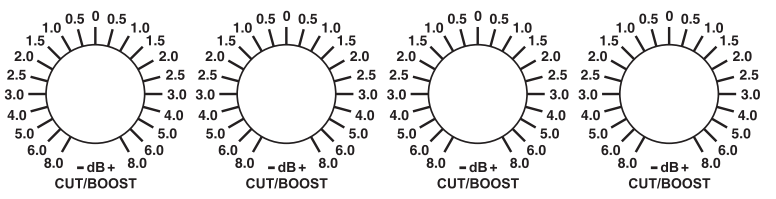

Prism Sound
MASELEC MASTER SERIES
MEA-2
precision
stereo equalizer

off on
POWER

Prism Sound
MASELEC MASTER SERIES
MEA-2
precision
stereo equalizer

off on
POWER