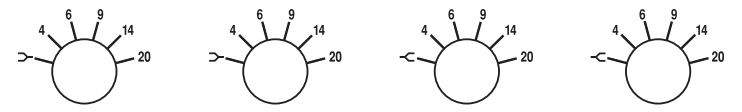

Prism Sound
MASELEC MASTER SERIES
MEA-2
precision
stereo equalizer

off on
POWER

Prism Sound
MASELEC MASTER SERIES
MEA-2
precision
stereo equalizer

off on
POWER