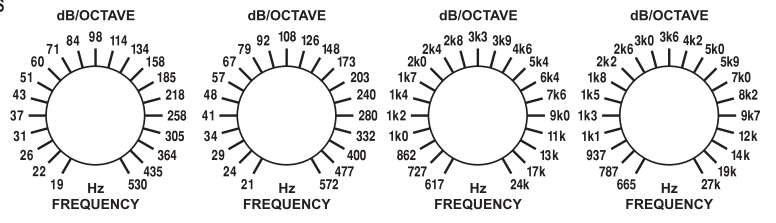

Prism Sound
MASELEC MASTER SERIES
MEA-2
precision
stereo equalizer

off on
POWER

Prism Sound
MASELEC MASTER SERIES
MEA-2
precision
stereo equalizer

off on
POWER