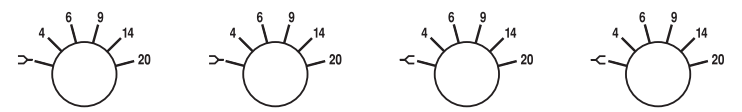

Prism Sound
MASELEC MASTER SERIES
MEA-2
precision
stereo equalizer

off on
POWER

Prism Sound
MASELEC MASTER SERIES
MEA-2
precision
stereo equalizer

off on
POWER