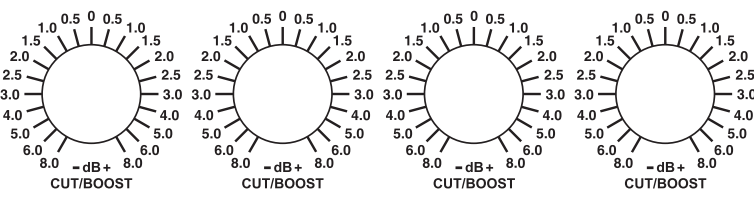

Prism Sound
MASELEC MASTER SERIES
MEA-2
precision
stereo equalizer

off on
POWER

Prism Sound
MASELEC MASTER SERIES
MEA-2
precision
stereo equalizer

off on
POWER