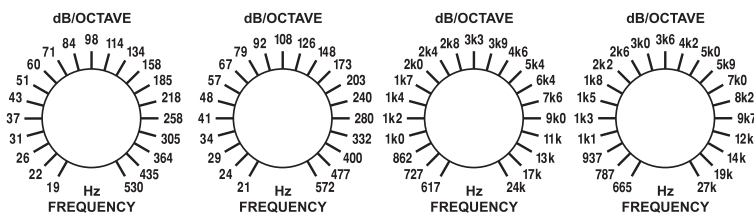

Prism Sound
MASELEC MASTER SERIES
MEA-2
precision
stereo equalizer

off on
POWER

Prism Sound
MASELEC MASTER SERIES
MEA-2
precision
stereo equalizer

off on
POWER