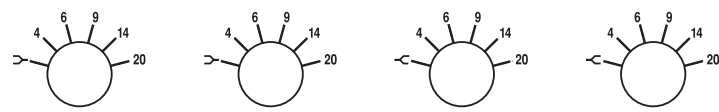

Prism Sound
MASELEC MASTER SERIES
MEA-2
precision
stereo equalizer

off on
POWER

Prism Sound
MASELEC MASTER SERIES
MEA-2
precision
stereo equalizer

off on
POWER