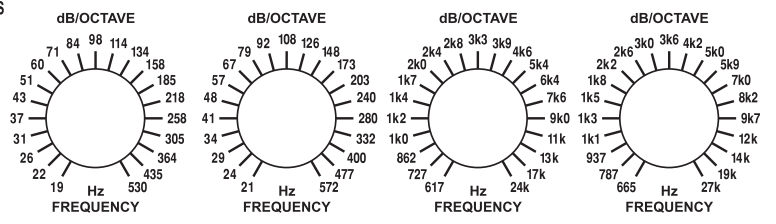

Prism Sound
MASELEC MASTER SERIES
MEA-2
precision
stereo equalizer

off on
POWER

Prism Sound
MASELEC MASTER SERIES
MEA-2
precision
stereo equalizer

off on
POWER